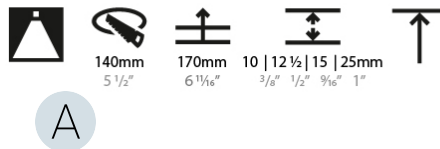

ELECTRICAL

Lamp Type: LED (Zhaga Standard)
Input Wattage (W): 13.2 / 16.5
Total Output Wattage (W): 12.1 / 14.7
Dimming: Tri-Mode (Non-Dimming and Phase Dimming (120Vac only) and 0-10V Dimming)
Driver Included: No
Driver Location: Recessed Housing
Driver Type: Constant Current - Universal
Driver Class: Class 2
Housing: See components
Input Voltage (V): 120 - 277
Constant Current (MA): 350

LED

Number of LEDs: 1
Color Temperature (°K): 2700 / 3000 / 3500 / 4000
Max. Delivered Lumen (lm): 814 / 877 / 911 / 930
Nominal Lumen (lm): 1246 / 1342 / 1396 / 1424
CRI: >90 CRI
Efficiency (%): 90.5
Lamp Life (hrs): 50000
Upon Request: RGB-W Tunable White Special Color Temperature Special LED

OPTICAL

Reflector°: 10
Optic°: Lens Pack - No Lens / Linear Spread Lens / Honeycomb / Spread Lens
Upon Request: Special Beam Angles

RATINGS AND CERTIFICATIONS

382, F 416-247-9319, www.zaneen.com
Certified by Intertek for North American standards. At the end of the existing Model #. For assistance on 'custom' specifications, contact zteam@zaneen.com.
In a constant effort to supply the best product, we reserve the right to change specifications or materials without notice. The most recent specification sheets are found at zaneen.com
IP rating: IP20