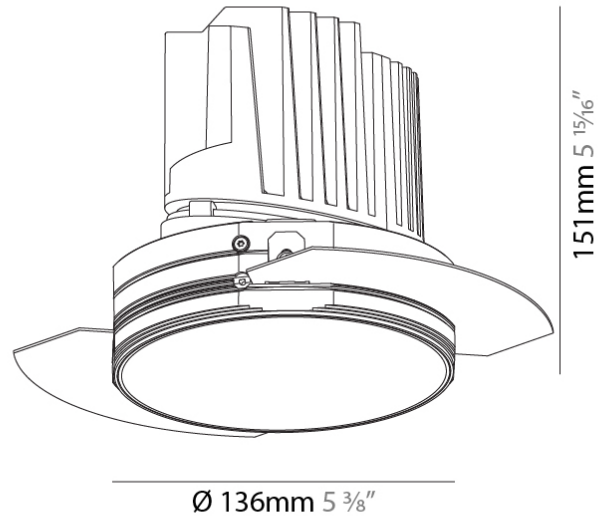

ELECTRICAL

Lamp Type: LED (Zhaga Standard)
Input Wattage (W): 13.2 / 16.5
Total Output Wattage (W): 12.1 / 14.7
Dimming: Tri-Mode (Non-Dimming and Phase Dimming (120Vac only) and 0-10V Dimming)
Driver Included: No
Driver Location: Recessed Housing
Driver Type: Constant Current - Universal
Driver Class: Class 2
Housing: See components
Input Voltage (V): 120 - 277
Constant Current (MA): 350

LED

Number of LEDs: 1
Color Temperature (°K): 2700 / 3000 / 3500 / 4000
Max. Delivered Lumen (lm): 814 / 877 / 911 / 930
Nominal Lumen (lm): 1246 / 1342 / 1396 / 1424
CRI: >90 CRI
Efficiency (%): 90.5
Lamp Life (hrs): 50000
Upon Request: RGB-W Tunable White Special Color Temperature Special LED

OPTICAL

Reflector°: 10
Optic°: Lens Pack - No Lens / Linear Spread Lens / Honeycomb / Spread Lens
Upon Request: Special Beam Angles

RATINGS AND CERTIFICATIONS

382, F 416-247-9319, www.zaneen.com
Certified by Intertek for North American standards. At the end of the existing Model #. For assistance on 'custom' specifications, contact zteam@zaneen.com.
In a constant effort to supply the best product, we reserve the right to change specifications or materials without notice. The most recent specification sheets are found at zaneen.com
IP rating: IP20